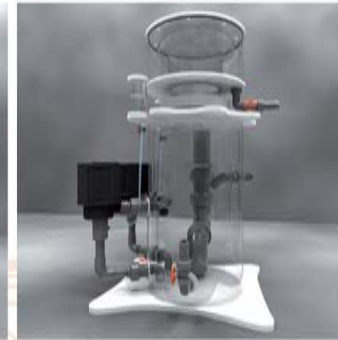

Specifications and equipment are subjected to change without prior notice or obligation on the part of the manufacturer. Design Reg. no. D2008/977/D

+GF+ GEORG FISCHER
PIPING SYSTEMS

© 2008 Skimz

The new series of Professional Protein Skimmers

AQUABEE 2000
STANDARD NEEDLEWHEEL

AQUABEE 5000
ADVANCED NEEDLEWHEEL

SKIMZ | **MONZTER** | **SM110**

Dimensions
290x217xH565mm

Body Diameter
110mm

Pump
1 Aquabee 2000

Air Intake
320 l/h

Total Watts
9W

For Aquarium
Heavy stocking 250L
Normal stocking 500L

SKIMZ | **MONZTER** | **SM150**

Dimensions
330x280xH580mm

Body Diameter
150mm

Pump
1 Aquabee 2000/1

Air Intake
450 l/h

Total Watts
20W

For Aquarium
Heavy stocking 400L
Normal stocking 800L