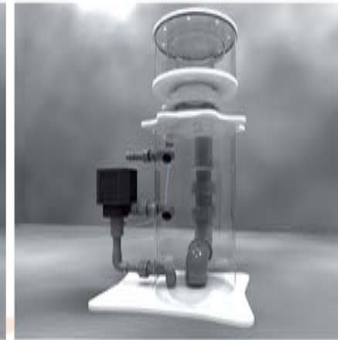

Specifications and equipment are subjected to change without prior notice or obligation on the part of the manufacturer. Design Reg. no. D2008/977/D

+GF+ GEORG FISCHER
PIPING SYSTEMS

© 2008 Skimz

The new series of Professional Protein Skimmers

AQUABEE 2000
STANDARD NEEDLEWHEEL

AQUABEE 5000
ADVANCED NEEDLEWHEEL

SKIMZ | **MONZTER** | **SM110**

Dimensions
290x217xH565mm

Body Diameter
110mm

Pump
1 Aquabee 2000

Air Intake
320 l/h

Total Watts
9W