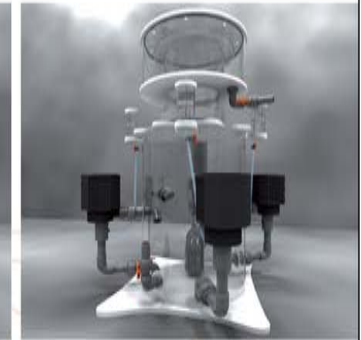

NEW | ADVANCED TECHNOLOGY

SKIMZAQUATICS
www.skimz.sg | info@skimz.sg

SKIMZ MONZTER

NEW | ADVANCED TECHNOLOGY

- New Aquabee Advanced Needlewheel Technology
- Incredible Amount of Superfine Air Bubbles
- World Class Quality +GF+ Pipe Fittings
- High-precision CNC Machined Parts
- Twist-lock Neck for Easy Cup Removal

Specifications and equipment are subjected to change without prior notice or obligation on the part of the manufacturer. Design Reg. no. D2008/977/D

+GF+ GEORG FISCHER
PIPING SYSTEMS

© 2008 Skimz

The new series of Professional Protein Skimmers

AQUABEE 2000
STANDARD NEEDLEWHEEL

AQUABEE 5000
ADVANCED NEEDLEWHEEL

SKIMZ | **MONZTER** | **SM110**

Dimensions
290x217xH565mm

Body Diameter
110mm

Pump
1 Aquabee 2000

Air Intake
320 l/h

Total Watts
9W

For Aquarium
Heavy stocking 250L
Normal stocking 500L

SKIMZ | **MONZTER** | **SM150**

Dimensions
330x280xH580mm

Body Diameter
150mm

Pump
1 Aquabee 2000/1

Air Intake
450 l/h

Total Watts
20W

For Aquarium
Heavy stocking 400L
Normal stocking 800L