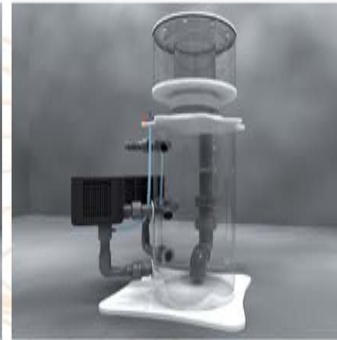

Specifications and equipment are subjected to change without prior notice or obligation on the part of the manufacturer. Design Reg. no. D2008/977/D

+GF+ GEORG FISCHER
PIPING SYSTEMS

© 2008 Skimz

The new series of Professional Protein Skimmers

AQUABEE 2000
STANDARD NEEDLEWHEEL

AQUABEE 5000
ADVANCED NEEDLEWHEEL

SKIMZ | **MONZTER** | **SM110**

Dimensions
290x217xH565mm

Body Diameter
110mm

Pump
1 Aquabee 2000

Air Intake
320 l/h

Total Watts
9W