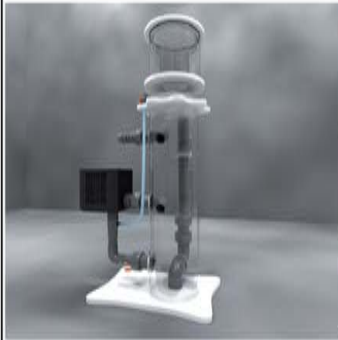

Specifications and equipment are subjected to change without prior notice or obligation on the part of the manufacturer. Design Reg. no. D2008/977/D

+GF+ GEORG FISCHER
PIPING SYSTEMS

© 2008 Skimz

The new series of Professional Protein Skimmers

AQUABEE 2000
STANDARD NEEDLEWHEEL

AQUABEE 5000
ADVANCED NEEDLEWHEEL

SKIMZ | **MONZTER** | **SM110**

Dimensions
290x217xH565mm

Body Diameter
110mm

Pump
1 Aquabee 2000

Air Intake
320 l/h

Total Watts
9W